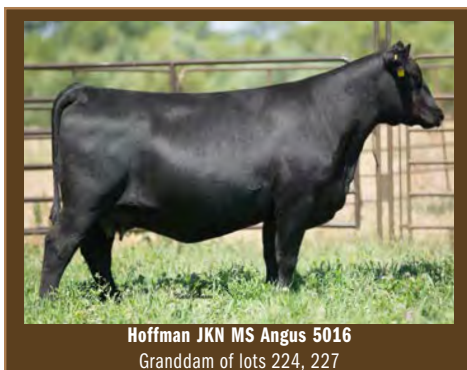

*Hereford - Angus - SimAngus*

*Reference Sire*

**Sitz Stellar 726D #18397542**

CED	BW	WW	YW	MILK	CEM
5	-0.2	76	132	19	9
SC	MARB	RE	\$W	\$B	\$C
1.00	0.46	0.64	74	122	236

A very unique heifer bull that I think has a lot of good to him. I really like these sons, they've got some shape, mass, and extra look to them. They PAP really well at elevation. He is the sire of Sitz Barricade 632F that we own with Genex.