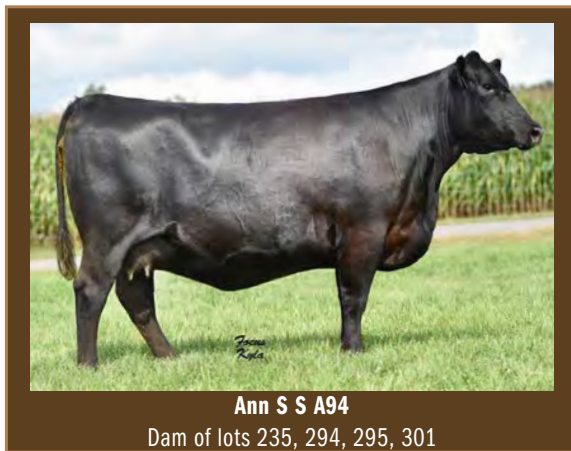

**ANGUS**

CED	BW	WW	YW	MILK	CEM	ACT BW
11	0.9	65	116	23	14	ET
SC	MARB	RE	\$W	\$B	\$C	ADJ WW
0.53	0.50	0.69	66	139	241	692

**HEIFER BULL.** Really good structured, sound bull that's smooth patterned and massive with plenty of depth and fleshing ability. Top 5% CEM, Top 10% Doc, Top 15% CED, Top 20% Claw