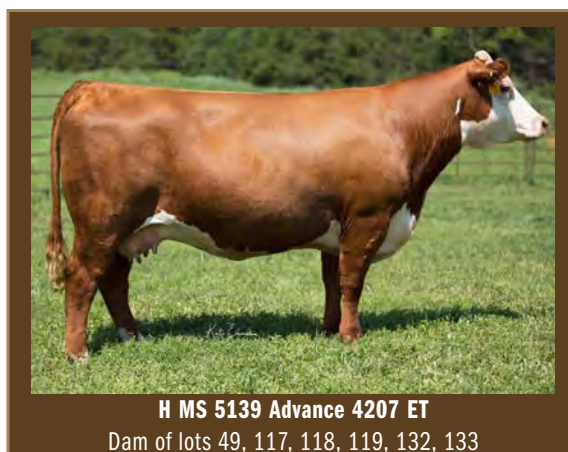

H MS 5139 Advance 4207 ET
Dam of lots 49, 117, 118, 119, 132, 133

49 H AH PILGRIM 0025 ET

BULL REG: 44177473 DOB: 2/5/20 TAT: 0025 POLLED

- | NJW 73S W18 HOMETOWN 10Y ET
- **CHURCHILL PILGRIM 632D ET**
- | CHURCHILL LADY 002X ET
- | NJW 98S R117 RIBEYE 88X ET
- **H MS 5139 ADVANCE 4207 ET**
- | HH MISS ADVANCE 5139R ET

- SHF WONDER M326 W18 ET
- NJW P606 72N DAYDREAM 73S
- GOLDEN OAK OUTCROSS 18U
- CHURCHILL LADY 600S ET
- SHF RIB EYE M326 R117
- NJW 9126J DEW DOMINO 98S
- CL 1 DOMINO 2136M
- HH MS ADVANCE 8037H

CED	BW	WW	YW	MILK	M&G	ACT BW
11.1	1.5	59	96	35	64	ET
CEM	SC	REA	MARB	BMI	CHB	ADJ WW
5.3	0.9	0.32	0.19	454	123	690

Lots of growth and extension in this long sided bull who opens back into a big pinset and is tight sheathed. Top 3% $BII, Top 3% $BMI, Top 3% Stay, Top 3% UDDER, Top 4% CED, Top 4% Milk, Top 5% M&G, Top 5% TEAT, Top 15% CEM, Top 20% $CHB, Top 20% BW, Top 20% UIMF, Top 20% YW

50 H RW PILGRIM 0040 ET

BULL REG: 44177479 DOB: 2/11/20 TAT: 0040 POLLED

- | NJW 73S W18 HOMETOWN 10Y ET
- **CHURCHILL PILGRIM 632D ET**
- | CHURCHILL LADY 002X ET
- | MSU TCF REVOLUTION 4R
- **EXR TERRI 489**
- | BR TERRI 9130 ET

- SHF WONDER M326 W18 ET
- NJW P606 72N DAYDREAM 73S
- GOLDEN OAK OUTCROSS 18U
- CHURCHILL LADY 600S ET
- FELTONS LEGEND 242
- MSU TCF RACHAEL ET 54N
- BR LANSING 3060
- DM BR TERRI 646 ET

CED	BW	WW	YW	MILK	M&G	ACT BW
3.2	2.6	60	94	30	60	ET
CEM	SC	REA	MARB	BMI	CHB	ADJ WW
2.4	1.5	0.42	-0.07	284	101	618

Homozygous polled. Attractive, eye appealing bull who is well made and balanced with an athletic running gear. Top 5% SC, Top 10% CWT, Top 15% M&G, Top 20% Milk, Top 20% WW

51 H PILGRIM 0117 ET

BULL REG: 44177488 DOB: 3/14/20 TAT: 0117 POLLED

- | NJW 73S W18 HOMETOWN 10Y ET
- **CHURCHILL PILGRIM 632D ET**
- | CHURCHILL LADY 002X ET
- | TH JWR SOP 16G 57G TUNDRA 63N
- **NJW 78P 63N LADYSPORT 51W ET**
- | NJW BW LADYSPORT DEW 78P ET

- SHF WONDER M326 W18 ET
- NJW P606 72N DAYDREAM 73S
- GOLDEN OAK OUTCROSS 18U
- CHURCHILL LADY 600S ET
- RU 20X BOULDER 57G
- TEE-JAY 707B GEMINI 16G ET
- RU 20X BOULDER 57G
- SADDLE VLY LADYSPORT 120

CED	BW	WW	YW	MILK	M&G	ACT BW
-4.6	5.4	64	114	27	59	ET
CEM	SC	REA	MARB	BMI	CHB	ADJ WW
-0.8	1.0	0.31	-0.08	392	121	733

A long and extended fronted bull with excellent eye appeal and pigment that is strong topped and square made with a tight sheath. Top 2% YW, Top 5% CWT, Top 10% UDDER, Top 10% WW, Top 15% M&G, Top 15% TEAT, Top 20% $BII, Top 20% $BMI