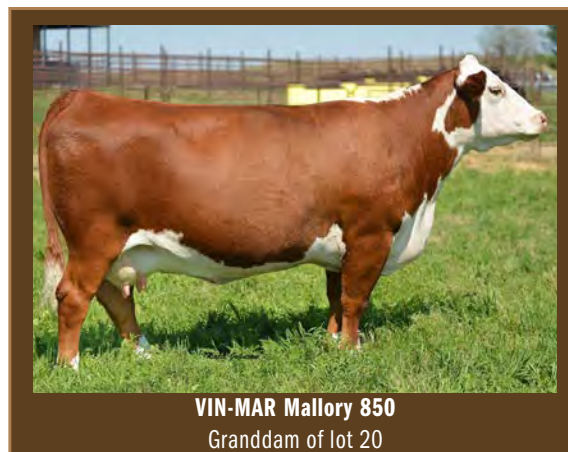

18 H B PERFECTO 00042

BULL REG: P-44184607 DOB: 1/25/20 TAT: 00042 **POLLED**

NJW 98S R117 RIBEYE 88X ET
LCX PERFECTO 11B ET
WLL ZOEY 3Z

K&B REDBRAND 417B
H RW TERRI 8539 ET
EXR TERRI 489

SHF RIB EYE M326 R117
NJW 9126J DEW DOMINO 98S
TH 122 71I VICTOR 719T
WLL VENUS 19X

CHURCHILL RED BULL 200Z
K&B BELLA 219Z 1ET
MSU TCF REVOLUTION 4R
BR TERRI 9130 ET

CED	BW	WW	YW	MILK	M&G	ACT BW
9.9	1.7	65	90	27	60	64
CEM	SC	REA	MARB	BMI	CHB	ADJ WW
3.7	0.8	0.71	0.18	372	143	646

Growthy, heavy muscled bull who has added depth and strides out comfortably. Top 1% CWT, Top 3% UREA, Top 4% $CHB, Top 10% CED, Top 10% WW, Top 15% M&G, Top 20% UIMF

VIN-MAR Mallory 850
Granddam of lot 20

20 H B PERFECTO 00047

BULL REG: P-44184608 DOB: 1/31/20 TAT: 00047 **POLLED**

NJW 98S R117 RIBEYE 88X ET
LCX PERFECTO 11B ET
WLL ZOEY 3Z

HH ADVANCE 4075B ET
H VM MALLORY 8533 ET
VIN-MAR MALLORY 850

SHF RIB EYE M326 R117
NJW 9126J DEW DOMINO 98S
TH 122 71I VICTOR 719T
WLL VENUS 19X

HH ADVANCE 1013Y ET
HH MISS ADVANCE 0121X
BECKLEY 758P ONTIME 934S
MGM MERRY MAID P606 17R

CED	BW	WW	YW	MILK	M&G	ACT BW
3.1	2.1	69	94	31	65	81
CEM	SC	REA	MARB	BMI	CHB	ADJ WW
0.7	0.8	0.67	0.05	394	105	685

Lots of doability in this long striding, good footed, big testicled bull who is moderate in his frame with added rib and fleshing ability. Top 2% WW, Top 4% M&G, Top 4% UREA, Top 15% $BII, Top 15% Milk, Top 15% TEAT, Top 15% UFat, Top 20% $BMI, Top 20% CWT, Top 20% Stay