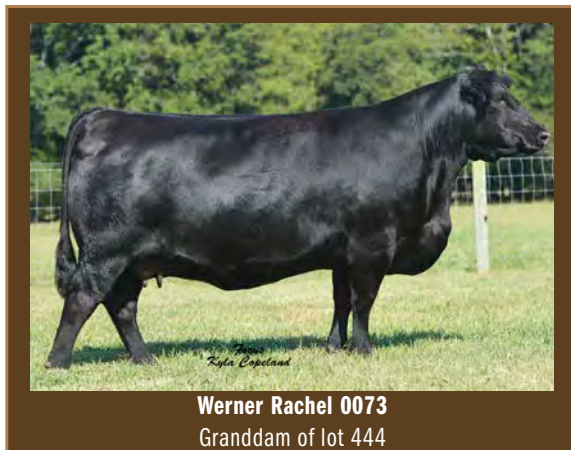

Werner Rachel 0073
Granddam of lot 444