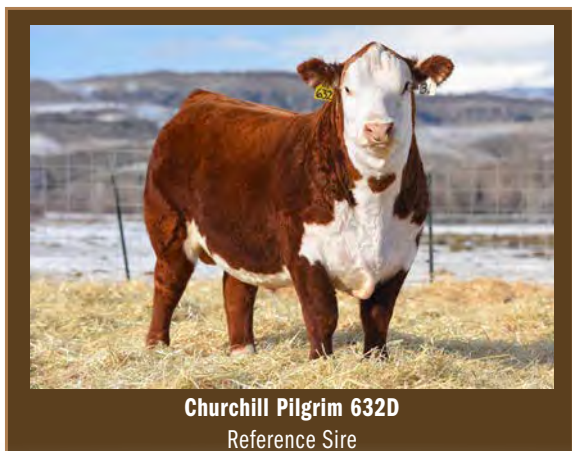

Churchill Pilgrim 632D
Reference Sire