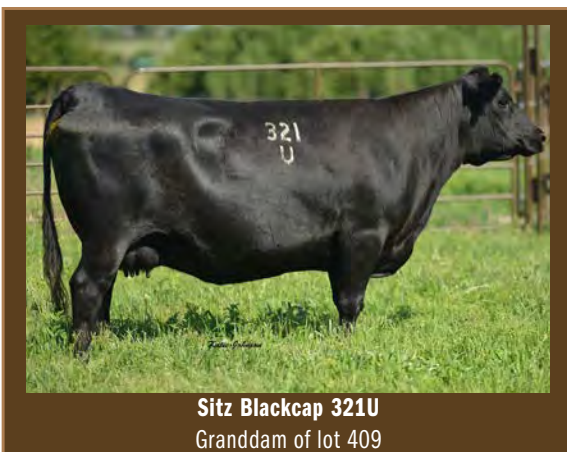

Sitz Blackcap 321U
Graddam of lot 409