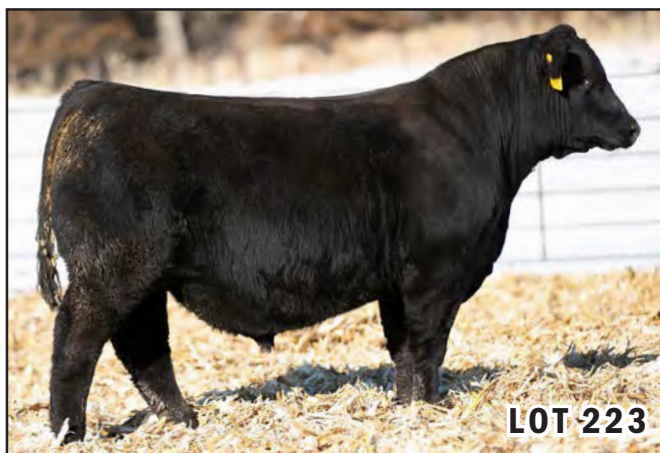

LOT 223

223 Hoffman WW Steller 0140

BULL	REG: 19857831	DOB: 2/9/20	TAT: 0140				
Mohren Substantial 272				ANGUSGS			
Sitz Stellar 726D							
SITZ Pride 200B							
Ellingson Chaps 4095							
Hoffman Miss Grace 8147							
MCKY H Miss Grace 4292							
Benfield Substance 8506							
Mohren Glyn Mawr Elba 1758							
Connealy Final Product							
Sitz Pride 308Y							
S A V Resource 1441							
E A Blackcap 0360							
EXAR Blue Chip 1877B							
Dennert Miss Hot Design 702							

CED	BW	WW	YW	MILK	CEM	ACT BW
8	1.9	85	144	19	8	80
SC	MARB	RE	$W	$B	$C	ADJ WW
1.39	0.14	0.73	79	112	231	750

Ultra striking, massive bull with a lot of shape and a striking presence with fantastic balance. Top 1% Angle, Top 1% Claw, Top 2% $M, Top 2% WW, Top 3% YW, Top 10% $W, Top 10% HPrEG, Top 10% MCW, Top 15% PAP, Top 15% SC

224 Hoffman BR Stellar 00001

BULL	REG: 19887254	DOB: 1/16/20	TAT: 00001				
Mohren Substantial 272				ANGUSGS			
Sitz Stellar 726D							
SITZ Pride 200B							
Ellingson Chaps 4095							
Hoffman MS Angus 8351							
Hoffman JKN MS Angus 5016							
Benfield Substance 8506							
Mohren Glyn Mawr Elba 1758							
Connealy Final Product							
Sitz Pride 308Y							
S A V Resource 1441							
E A Blackcap 0360							
Musgrave Big Sky							
WK Miss Angus 4587							

CED	BW	WW	YW	MILK	CEM	ACT BW
10	0.7	88	154	22	13	71
SC	MARB	RE	$W	$B	$C	ADJ WW
1.08	0.47	0.58	84	129	215	815

Awsome shaped bull that is stout and powerful with lots of rib and volume. Top 1% MCW, Top 1% PAP, Top 1% WW, Top 1% YW, Top 3% MH, Top 4% $W, Top 5% RADG, Top 10% Angle, Top 10% CEM, Top 15% Claw, Top 20% CED, Top 20% CWT

225 Hoffman BR Stellar 00002

BULL	REG: 19847090	DOB: 1/24/20	TAT: 00002				
Mohren Substantial 272				ANGUSGS			
Sitz Stellar 726D							
SITZ Pride 200B							
Ellingson Chaps 4095							
Hoffman KFL Barbaramere 8520							
Hoffman Barbaramere 5026							
Benfield Substance 8506							
Mohren Glyn Mawr Elba 1758							
Connealy Final Product							
Sitz Pride 308Y							
S A V Resource 1441							
E A Blackcap 0360							
Musgrave Big Sky							
SITZ Barbaramere Nell X23							

CED	BW	WW	YW	MILK	CEM	ACT BW
5	1.2	72	132	19	7	68
SC	MARB	RE	$W	$B	$C	ADJ WW
0.59	0.70	0.47	64	128	222	735

This big testicled, good structured bull is deep ribbed with a big hip and stifle. Top 3% Claw, Top 4% Angle, Top 10% MCW, Top 10% MH, Top 10% WW, Top 10% YW, Top 15% PAP, Top 20% RADG

226 Hoffman BR Stellar 00007

BULL	REG: 19847088	DOB: 2/12/20	TAT: 00007				
Mohren Substantial 272				ANGUSGS			
Sitz Stellar 726D							
SITZ Pride 200B							
Ellingson Chaps 4095							
Hoffman KFL Barbaramere 8529							
Hoffman Barbaramere 5026							
Benfield Substance 8506							
Mohren Glyn Mawr Elba 1758							
Connealy Final Product							
Sitz Pride 308Y							
S A V Resource 1441							
E A Blackcap 0360							
Musgrave Big Sky							
SITZ Barbaramere Nell X23							

CED	BW	WW	YW	MILK	CEM	ACT BW
5	1.3	79	136	27	6	71
SC	MARB	RE	$W	$B	$C	ADJ WW
0.30	0.30	0.68	84	120	213	812

A masculine, stout, and bold ribbed bull with a deep heart and flank powering back to a big stifle shape. Top 1% PAP, Top 4% $W, Top 4% WW, Top 5% YW, Top 10% Angle, Top 15% MCW, Top 15% RADG, Top 15% YH, Top 20% Claw, Top 20% MH

227 Hoffman BR Stellar 00006