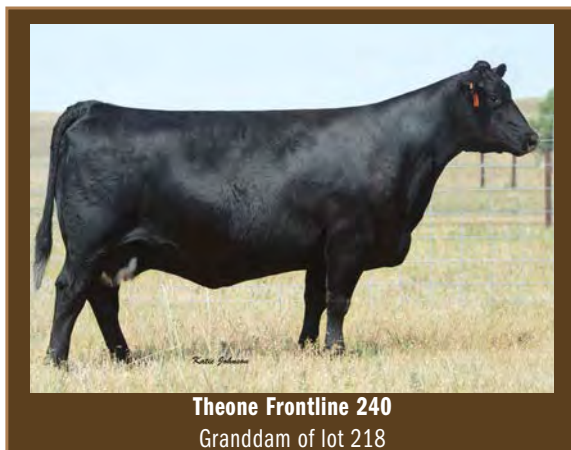

Theone Frontline 240
Granddam of lot 218