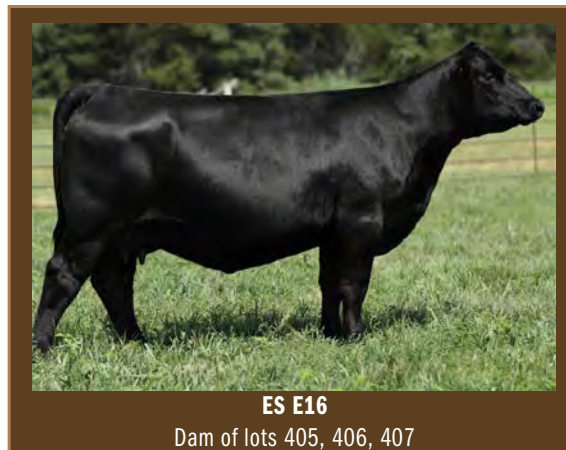

402 HOF BRAD EAGLE 00130H

BULL REG: 3782475 DOB: 1/31/20 TAT: 00130H PB SM

HOOK'S BLACK HAWK 50B
HOOK'S EAGLE 6E
HOOK'S CRYSTAL 1C
TJ HIGH CALIBRE 556B
HOF EBONY'S JOY 8428F
JF EBONY'S JOY 709T

HOOK'S XAVIER 14X
HOOK'S YVETTE 100Y
GW-WBF SUBSTANCE 820Y
HOOK'S UNDERESTIMATED 6U
MCM TOP GRADE 018X
PRS LADY DONE RIGHT W214
CNS DREAM ON L186
SOSF EBONY'S JOY L-123

CED	BW	WW	YW	MILK	MCE	ACT BW
13.2	1.1	89.8	141.7	22.7	7.8	104
MWW	CW	MARB	RE	API	TI	ADJ WW
67.6	40.7	0.37	0.99	155.6	92.5	769

Real good, growthy bull that is big ribbed with plenty of substance and width being deep hearted and rugged. Top 1% WW, Top 1% YW, Top 2% $API, Top 2% Marb, Top 3% MWW, Top 10% CWT, Top 15% CED, Top 15% CEM, Top 15% REA

403 HOF BRAD EAGLE 00128H

BULL REG: 3782473 DOB: 1/26/20 TAT: 00128H 5/8 SM 3/8 AN

HOOK'S BLACK HAWK 50B
HOOK'S EAGLE 6E
HOOK'S CRYSTAL 1C
HOC BRAZOS B117
HOF BLACKCAP 8579F
MALSONS BLACKCAP 27C

HOOK'S XAVIER 14X
HOOK'S YVETTE 100Y
GW-WBF SUBSTANCE 820Y
HOOK'S UNDERESTIMATED 6U
FBFS WHEEL MAN 649W
CCR MS MISTY MAY 8014U
WK ROCKY 2222
JAR BLACK POWER G7127

CED	BW	WW	YW	MILK	MCE	ACT BW
11.7	1.6	89.3	141.1	18.4	7.5	103
MWW	CW	MARB	RE	API	TI	ADJ WW
63.0	37.5	0.41	0.78	139.2	87.4	761

This rugged, stout featured bull is dimensional and massive in his muscle pattern with a big hip. Top 1% Marb, Top 1% WW, Top 1% YW, Top 15% $API, Top 15% CEM, Top 15% CWT, Top 15% MWW

407 HOF FAVOR 0182H

BULL REG: 3771206 DOB: 3/4/20 TAT: 0182H PB SM

LCDR Witness 541C
LCDR FAVOR 149F
WS Miss Sugar C4
CLRS AFTER SHOCK 604 A
ES E16
ES C33

OLF OTIS Y43
WS MOTHER LODE W21
CLRS GRADE-A 875 A
WS ANISE A71
HOOK'S YELLOWSTONE 97Y
HOOKS SARITA 4S
ES LOCKTITE AX75
ES Z19

CED	BW	WW	YW	MILK	MCE	ACT BW
10.7	2.6	98.3	156.3	21.8	6.5	ET
MWW	CW	MARB	RE	API	TI	ADJ WW
70.9	65.3	0.21	1.02	137.8	91.1	745