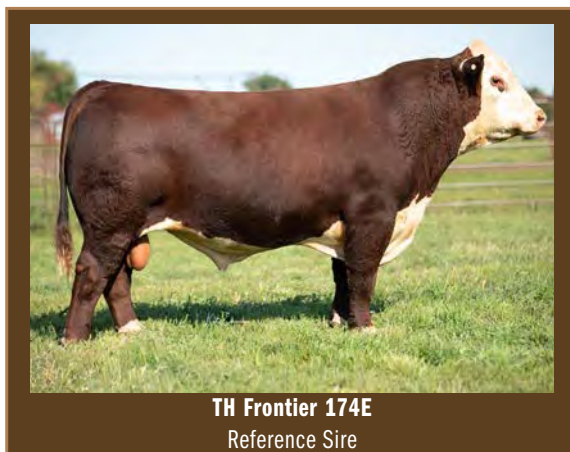

# two-year old herefords

**TH Frontier 174E**  
Reference Sire