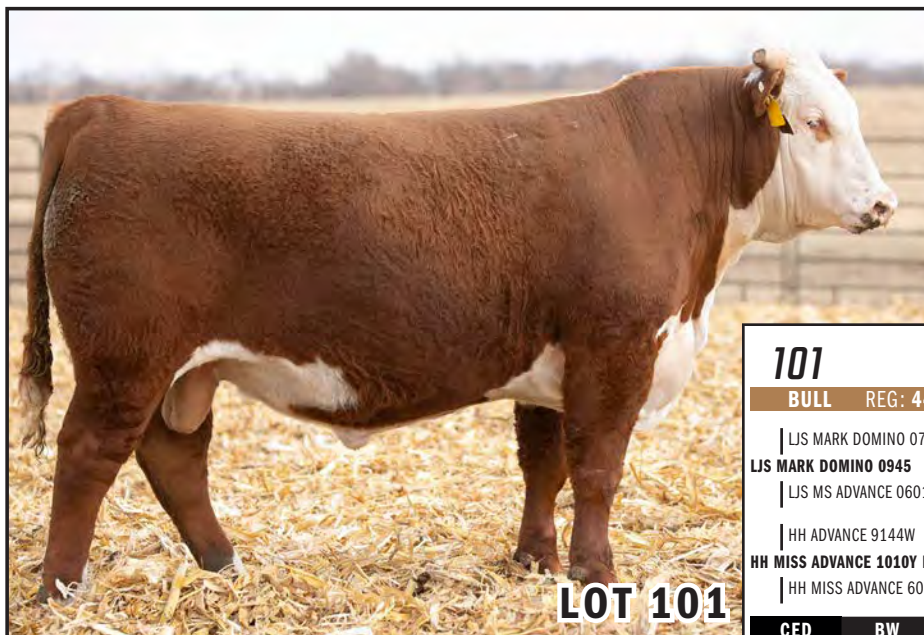

LOT 101

Straight horned. A big, growthy bull that is deep hearted and easy fleshing with a smooth muscle pattern. Top 1% $CHB, Top 1% CEM, Top 1% CWT, Top 1% UREA, Top 3% UDDER, Top 3% UIMF, Top 4% YW, Top 5% TEAT, Top 10% M&G, Top 15% Milk, Top 15% SC, Top 15% WW, Top 20% MCW

101 H MARK DOMINO 9991 ET

BULL REG: 44126295 DOB: 8/16/19 TAT: 9991 **HORNED**

LJS MARK DOMINO 0709	OXH MARK DOMINO 0125	
LJS MS MARK DOMINO 0414	HH ADVANCE 255M 1ET	
LJS MS ADVANCE 0601	LJS MS MARK DOMINO 0344	
HH ADVANCE 9144W	HH ADVANCE 5104R	
HH MISS ADVANCE 1010Y ET	HH MISS ADVANCE 7142T	
HH MISS ADVANCE 6033S ET	HH ADVANCE 3196N	
	HH MISS ADVANCE 147L ET	

CED	BW	WW	YW	MILK	M&G	ACT BW
1.2	4.2	62	108	32	63	ET
CEM	SC	REA	MARB	BMI	CHB	WWR/YWR
10.7	1.3	0.85	0.39	261	168	100/100

Customer Appreciation Female Sale

February 19, 2021 - After the Bull Sale

Selling

Large Groups of Commercial Females on video on Superior Livestock

BROADCAST LIVE
DISH NETWORK - CHANNEL 997
SUPERIORLIVESTOCK.COM