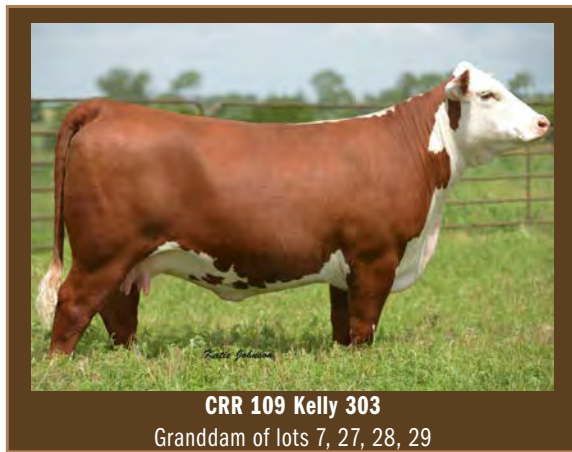

7 H LIN PERFECTO 002

BULL	REG: 44181554	DOB: 2/6/20	TAT: 002	POLLED
NJW 98S R117 RIBEYE 88X ET LCX PERFECTO 11B ET WLL ZOEY 3Z	SHF RIB EYE M326 R117			
	NJW 9126J DEW DOMINO 98S TH 122 71I VICTOR 719T WLL VENUS 19X			
	K&B REDBRAND 417B H WMS KELLY 8557 ET CRR 109 KELLY 303		CHURCHILL RED BULL 200Z K&B BELLA 219Z 1ET CRR 719 CATAPULT 109 CRR 435 KELLY 161	

CED	BW	WW	YW	MILK	M&G	ACT BW
-4.7	6.0	82	126	38	80	84
CEM	SC	REA	MARB	BMI	CHB	ADJ WW
-2.7	1.4	0.75	0.07	348	151	682

Homozygous polled. Unique look from the side being stylish and eye appealing, yet he still opens back with so much shape and power makes him one of the most intriguing bulls in the sale. Top 1% CWT, Top 1% M&G, Top 1% WW, Top 1% YW, Top 2% Milk, Top 2% UREA, Top 3% $CHB, Top 5% SC

8 H B/R PERFECTO 0087

BULL	REG: 44177180	DOB: 1/16/20	TAT: 0087	POLLED
NJW 98S R117 RIBEYE 88X ET LCX PERFECTO 11B ET WLL ZOEY 3Z	SHF RIB EYE M326 R117			
	NJW 9126J DEW DOMINO 98S TH 122 71I VICTOR 719T WLL VENUS 19X			
	GERBER ANODYNE 001A H B/R MARIAH 8562 ET H MS 0103 MARIAH 4488 ET		KCF BENNETT 9126J R294 GERBER 627S HOLLY 096Y NJW 73S W18 HOMETOWN 10Y ET H W4 MARIAH 0103 ET	

CED	BW	WW	YW	MILK	M&G	ACT BW
14.5	-1.8	60	94	33	63	69
CEM	SC	REA	MARB	BMI	CHB	ADJ WW
5.8	0.8	0.58	0.30	435	123	746

HEIFER BULL. Big ribbed, long bodied bull with a lot of mass and substance that is growthy and dimensional. MDF Top 1% TEAT, Top 2% BW, Top 2% CED, Top 4% $BII, Top 5% $BMI, Top 5% Stay, Top 10% M&G, Top 10% Milk, Top 10% UDDER, Top 10% UIMF, Top 10% UREA, Top 15% CEM, Top 20% $CHB, Top 20% WW

9 H PERFECTO 0234